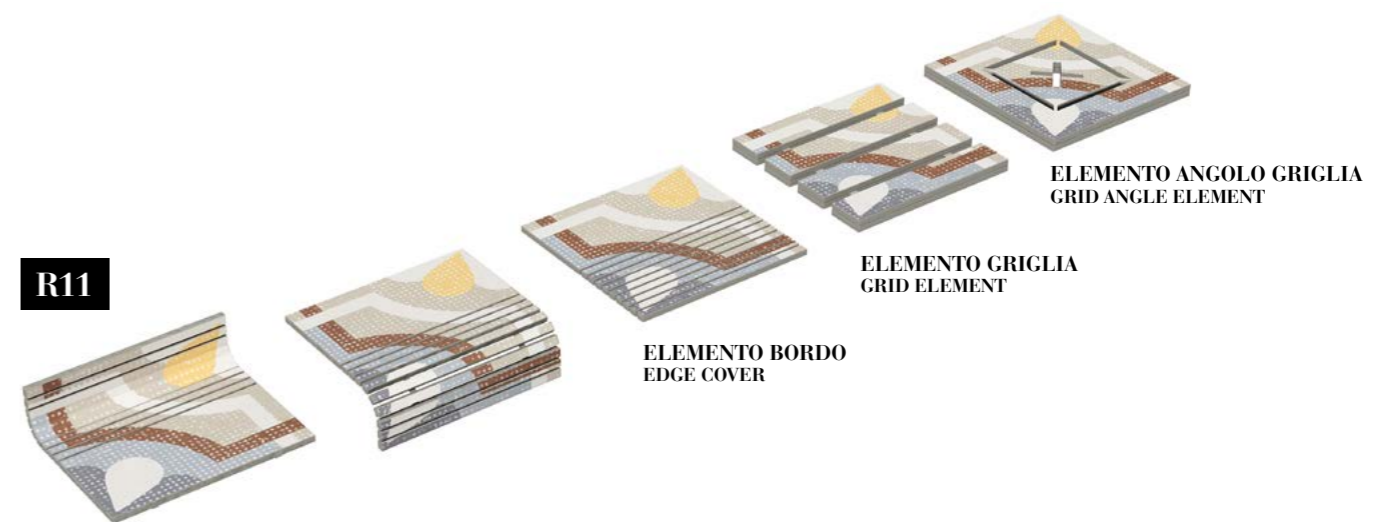

CEMENTINE OPENAIR

gres porcellanato body-color

DESIGN SILVIA STANZANI

20x20 - 8"x8"
Esterno/Rettificato - Outdoor/Rectified

*
6 Soggetti assortiti
Non è garantito un numero minimo di soggetti differenti all'interno di una scatola.

6 Assorted subjects
Minimum number of assorted patterns in each box not guaranteed.